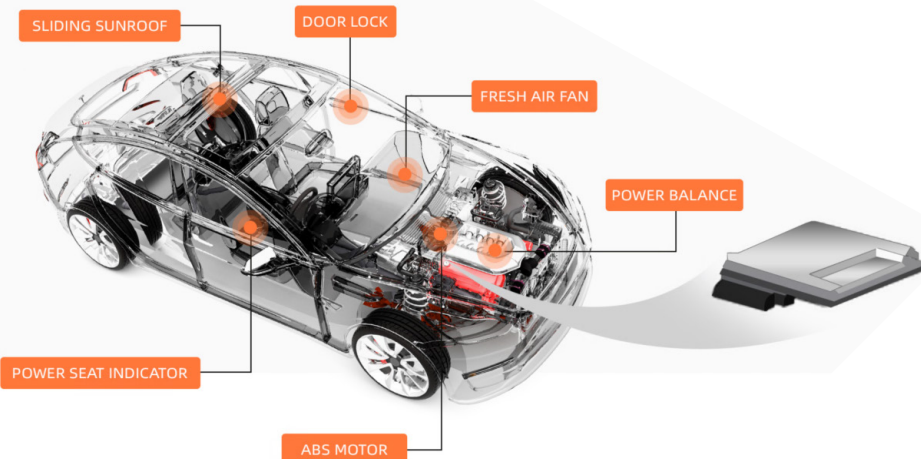

ALL SERVICE FUNCTIONS

- Injector coding
- Actuation
- Bidirectional programming

FEATURES & BENEFITS

- » Australian / Asian / European / Japanese / US coverage across cars, vans, 4WDs, light commercial
- » Full vehicle scan functionality
- » Advanced functionality including actuation, bidirectional programming, injector coding
- » Windows 10 based / inbuilt wifi (one click updates)
- » Bluetooth Vehicle connectivity and / or wired

ACTUATIONS, ADAPTATIONS AND CODING

ET2530 allows you to use the scan tool temporarily activate or control a vehicle system or component. Provided that a module can be re-coded, it gives you the ability to 'flash' a control unit with new program data.