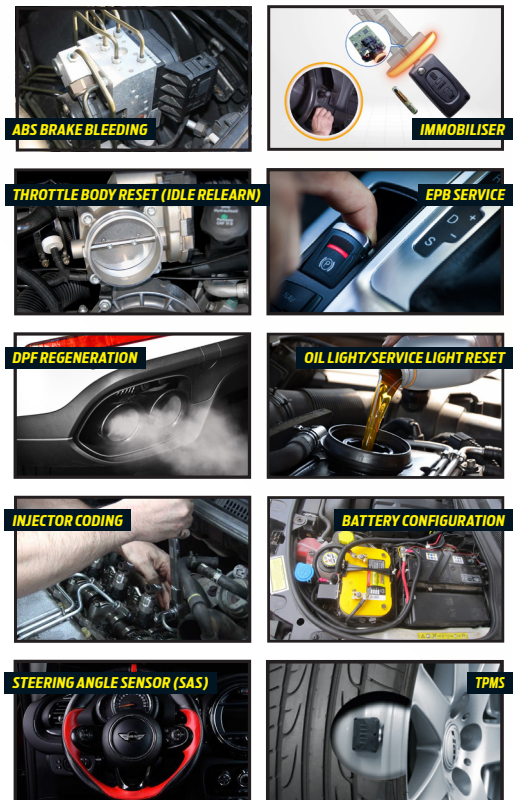

GT90PLUS-AU

Workshop Scan Tool Tablet

Foxwell's newest flagship scan tool! Delivering comprehensive vehicle coverage with extended functionality in our fastest scan tool yet. All at a competitive price point. Backed by a global team with extensive industry expertise.

ALL SERVICE FUNCTIONS

- Injector coding
- Actuation
- Bidirectional programming

FEATURES & BENEFITS

- » Australian / Asian / European / Japanese / US coverage across cars, vans, 4WDs, light commercial
- » Full vehicle scan functionality
- » Advanced functionality including actuation, bidirectional programming, injector coding
- » Windows 10 based / inbuilt wifi (one click updates)
- » Bluetooth Vehicle connectivity and / or wired

ACTUATIONS, ADAPTATIONS AND CODING

ET2530 allows you to use the scan tool temporarily activate or control a vehicle system or component. Provided that a module can be re-coded, it gives you the ability to 'flash' a control unit with new program data.

CURRENT 2019 AUSTRALIAN FORD / HOLDEN SOFTWARE

AUSTRALIA BASED SUPPORT

3 YEARS FREE UPDATES